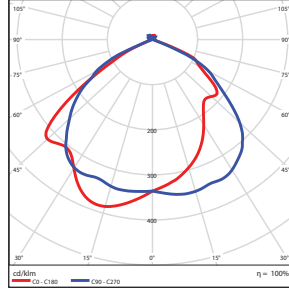

Check website for ballast compatible list.

**PHOTOMETRICS CHART** \*Test with recessed can

**12W 3500K (Horizontal)**

DLC Standard

**Illuminance at a Distance**

Center Beam fc	Beam Width	
5.0ft	22.0 fc	11.8 ft
10.0ft	5.50 fc	23.5 ft
15.0ft	2.44 fc	35.3 ft
20.0ft	1.37 fc	47.1 ft
25.0ft	0.88 fc	58.8 ft
30.0ft	0.61 fc	70.6 ft

■ Vert. Spread: 89.8°  
■ Horiz. Spread: 99.3°

**12W 4000K (Horizontal)**

DLC Standard

**Illuminance at a Distance**

Center Beam fc	Beam Width	
5.0ft	22.0 fc	11.8 ft
10.0ft	5.50 fc	23.5 ft
15.0ft	2.44 fc	35.3 ft
20.0ft	1.37 fc	47.1 ft
25.0ft	0.88 fc	58.8 ft
30.0ft	0.61 fc	70.6 ft

■ Vert. Spread: 89.8°  
■ Horiz. Spread: 99.3°

**18W 4000K (Horizontal)**

DLC Standard

**Illuminance at a Distance**

Center Beam fc	Beam Width	
5.0ft	25.3 fc	14.5 ft
10.0ft	6.32 fc	29.1 ft
15.0ft	2.81 fc	43.6 ft
20.0ft	1.58 fc	58.2 ft
25.0ft	1.01 fc	72.7 ft
30.0ft	0.70 fc	87.2 ft

■ Vert. Spread: 100.9°  
■ Horiz. Spread: 111.0°

**12W 3500K (Vertical)**

DLC Standard

**Illuminance at a Distance**

Center Beam fc	Beam Width	
5.0ft	9.33 fc	4.4 ft
10.0ft	2.33 fc	8.7 ft
15.0ft	1.04 fc	13.1 ft
20.0ft	0.58 fc	17.5 ft
25.0ft	0.37 fc	21.8 ft
30.0ft	0.26 fc	26.2 ft