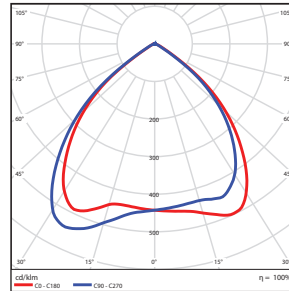

■ Vert. Spread: 89.8°  
■ Horiz. Spread: 99.3°

**18W 4000K (Horizontal)**

DLC Standard

**Illuminance at a Distance**

Center Beam fc	Beam Width	
5.0ft	25.3 fc	14.5 ft
10.0ft	6.32 fc	29.1 ft
15.0ft	2.81 fc	43.6 ft
20.0ft	1.58 fc	58.2 ft
25.0ft	1.01 fc	72.7 ft
30.0ft	0.70 fc	87.2 ft

■ Vert. Spread: 100.9°  
■ Horiz. Spread: 111.0°

**12W 3500K (Vertical)**

DLC Standard

**Illuminance at a Distance**

Center Beam fc	Beam Width	
5.0ft	9.33 fc	4.4 ft
10.0ft	2.33 fc	8.7 ft
15.0ft	1.04 fc	13.1 ft
20.0ft	0.58 fc	17.5 ft
25.0ft	0.37 fc	21.8 ft
30.0ft	0.26 fc	26.2 ft

■ Vert. Spread: 79.3°  
■ Horiz. Spread: 47.2°

**12W 4000K (Vertical)**

DLC Standard

**Illuminance at a Distance**

Center Beam fc	Beam Width	
5.0ft	9.33 fc	4.4 ft
10.0ft	2.33 fc	8.7 ft
15.0ft	1.04 fc	13.1 ft
20.0ft	0.58 fc	17.5 ft
25.0ft	0.37 fc	21.8 ft
30.0ft	0.26 fc	26.2 ft

■ Vert. Spread: 79.3°  
■ Horiz. Spread: 47.2°

**18W 4000K (Vertical)**

DLC Standard

**Illuminance at a Distance**

Center Beam fc	Beam Width	
5.0ft	25.0 fc	10.0 ft
10.0ft	6.26 fc	20.1 ft
15.0ft	2.78 fc	30.1 ft
20.0ft	1.56 fc	40.1 ft
25.0ft	1.00 fc	50.1 ft
30.0ft	0.70 fc	60.2 ft