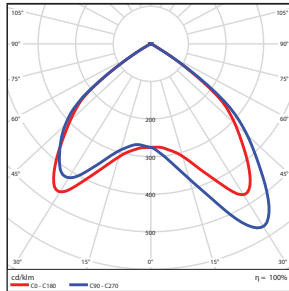

■ Vert. Spread: 89.8°  
■ Horiz. Spread: 99.3°

**12W 4000K (Horizontal)**

DLC Standard

**Illuminance at a Distance**

Center Beam fc	Beam Width	
5.0ft	22.0 fc	11.8 ft
10.0ft	5.50 fc	23.5 ft
15.0ft	2.44 fc	35.3 ft
20.0ft	1.37 fc	47.1 ft
25.0ft	0.88 fc	58.8 ft
30.0ft	0.61 fc	70.6 ft

■ Vert. Spread: 89.8°  
■ Horiz. Spread: 99.3°

**18W 4000K (Horizontal)**

DLC Standard

**Illuminance at a Distance**

Center Beam fc	Beam Width	
5.0ft	25.3 fc	14.5 ft
10.0ft	6.32 fc	29.1 ft
15.0ft	2.81 fc	43.6 ft
20.0ft	1.58 fc	58.2 ft
25.0ft	1.01 fc	72.7 ft
30.0ft	0.70 fc	87.2 ft

■ Vert. Spread: 100.9°  
■ Horiz. Spread: 111.0°

**12W 3500K (Vertical)**

DLC Standard

**Illuminance at a Distance**

Center Beam fc	Beam Width	
5.0ft	9.33 fc	4.4 ft
10.0ft	2.33 fc	8.7 ft
15.0ft	1.04 fc	13.1 ft
20.0ft	0.58 fc	17.5 ft
25.0ft	0.37 fc	21.8 ft
30.0ft	0.26 fc	26.2 ft

■ Vert. Spread: 79.3°  
■ Horiz. Spread: 47.2°

**12W 4000K (Vertical)**

DLC Standard

**Illuminance at a Distance**

Center Beam fc	Beam Width	
5.0ft	9.33 fc	4.4 ft
10.0ft	2.33 fc	8.7 ft
15.0ft	1.04 fc	13.1 ft
20.0ft	0.58 fc	17.5 ft
25.0ft	0.37 fc	21.8 ft
30.0ft	0.26 fc	26.2 ft