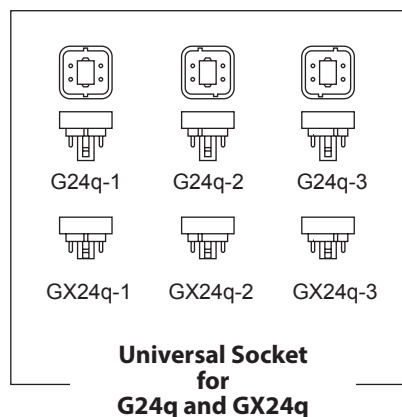

UNIVERSAL SOCKET

APPLICATIONS

- Recessed Can Lighting
- Sconces
- Ceiling Fixtures

WARRANTY

- 5 Year Warranty