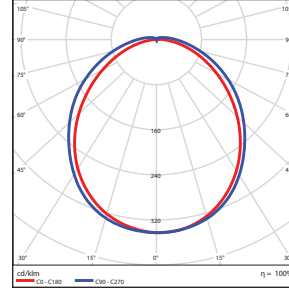

Check website for ballast compatible list.

**PHOTOMETRICS CHART** \*Test with recessed can

**12W 3500K (Horizontal)**

DLC Standard

**Illuminance at a Distance**

Center Beam fc	Beam Width	
5.0ft	22.0 fc	11.8 ft
10.0ft	5.50 fc	23.5 ft
15.0ft	2.44 fc	35.3 ft
20.0ft	1.37 fc	47.1 ft
25.0ft	0.88 fc	58.8 ft
30.0ft	0.61 fc	70.6 ft

■ Vert. Spread: 89.8°  
■ Horiz. Spread: 99.3°

**12W 4000K (Horizontal)**

DLC Standard

**Illuminance at a Distance**

Center Beam fc	Beam Width	
5.0ft	22.0 fc	11.8 ft
10.0ft	5.50 fc	23.5 ft
15.0ft	2.44 fc	35.3 ft
20.0ft	1.37 fc	47.1 ft
25.0ft	0.88 fc	58.8 ft
30.0ft	0.61 fc	70.6 ft

■ Vert. Spread: 89.8°  
■ Horiz. Spread: 99.3°

**18W 4000K (Horizontal)**

DLC Standard

**Illuminance at a Distance**

Center Beam fc	Beam Width	
5.0ft	25.3 fc	14.5 ft
10.0ft	6.32 fc	29.1 ft
15.0ft	2.81 fc	43.6 ft
20.0ft	1.58 fc	58.2 ft
25.0ft	1.01 fc	72.7 ft
30.0ft	0.70 fc	87.2 ft

■ Vert. Spread: 100.9°  
■ Horiz. Spread: 111.0°

**12W 3500K (Vertical)**

DLC Standard

**Illuminance at a Distance**

Center Beam fc	Beam Width	
5.0ft	9.33 fc	4.4 ft
10.0ft	2.33 fc	8.7 ft
15.0ft	1.04 fc	13.1 ft
20.0ft	0.58 fc	17.5 ft
25.0ft	0.37 fc	21.8 ft
30.0ft	0.26 fc	26.2 ft