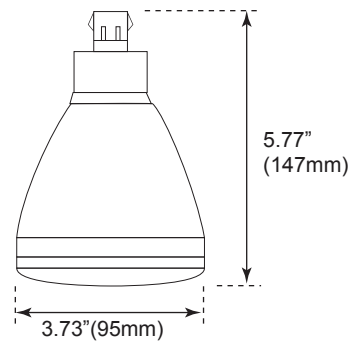

### 12W Horizontal

Weight: 0.2-lbs

### 18W Horizontal

Weight: 0.42-lbs

### 12W Vertical

Weight: 0.2-lbs

### 18W Vertical

Weight: 0.33-lbs