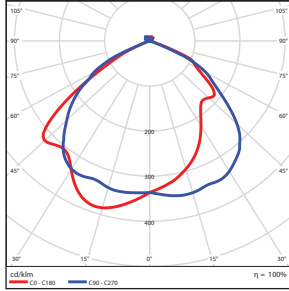

Check website for ballast compatible list.

**PHOTOMETRICS CHART** \*Test with recessed can

**12W 3500K (Horizontal)**

DLC Standard

**Illuminance at a Distance**

Center Beam fc	Beam Width	
5.0ft	22.0 fc	11.8 ft
10.0ft	5.50 fc	23.5 ft
15.0ft	2.44 fc	35.3 ft
20.0ft	1.37 fc	47.1 ft
25.0ft	0.88 fc	58.8 ft
30.0ft	0.61 fc	70.6 ft

■ Vert. Spread: 89.8°  
■ Horiz. Spread: 99.3°

**12W 4000K (Horizontal)**

DLC Standard

**Illuminance at a Distance**

Center Beam fc	Beam Width	
5.0ft	22.0 fc	11.8 ft
10.0ft	5.50 fc	23.5 ft
15.0ft	2.44 fc	35.3 ft
20.0ft	1.37 fc	47.1 ft
25.0ft	0.88 fc	58.8 ft
30.0ft	0.61 fc	70.6 ft