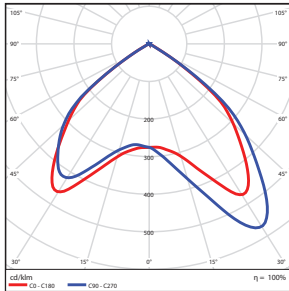

■ Vert. Spread: 89.8°  
■ Horiz. Spread: 99.3°

**12W 4000K (Horizontal)**

DLC Standard

**Illuminance at a Distance**

Center Beam fc	Beam Width	
5.0ft	22.0 fc	11.8 ft
10.0ft	5.50 fc	23.5 ft
15.0ft	2.44 fc	35.3 ft
20.0ft	1.37 fc	47.1 ft
25.0ft	0.88 fc	58.8 ft
30.0ft	0.61 fc	70.6 ft

■ Vert. Spread: 89.8°  
■ Horiz. Spread: 99.3°

**18W 4000K (Horizontal)**

DLC Standard

**Illuminance at a Distance**

Center Beam fc	Beam Width	
5.0ft	25.3 fc	14.5 ft
10.0ft	6.32 fc	29.1 ft
15.0ft	2.81 fc	43.6 ft
20.0ft	1.58 fc	58.2 ft
25.0ft	1.01 fc	72.7 ft
30.0ft	0.70 fc	87.2 ft

■ Vert. Spread: 100.9°  
■ Horiz. Spread: 111.0°

**12W 3500K (Vertical)**

DLC Standard

**Illuminance at a Distance**

Center Beam fc	Beam Width	
5.0ft	9.33 fc	4.4 ft
10.0ft	2.33 fc	8.7 ft
15.0ft	1.04 fc	13.1 ft
20.0ft	0.58 fc	17.5 ft
25.0ft	0.37 fc	21.8 ft
30.0ft	0.26 fc	26.2 ft

■ Vert. Spread: 79.3°  
■ Horiz. Spread: 47.2°

**12W 4000K (Vertical)**

DLC Standard

**Illuminance at a Distance**

Center Beam fc	Beam Width	
5.0ft	9.33 fc	4.4 ft
10.0ft	2.33 fc	8.7 ft
15.0ft	1.04 fc	13.1 ft
20.0ft	0.58 fc	17.5 ft
25.0ft	0.37 fc	21.8 ft
30.0ft	0.26 fc	26.2 ft