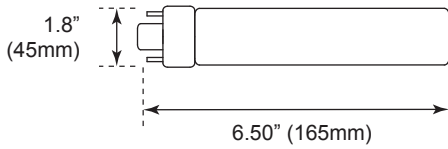

SPECIFICATIONS

12W Horizontal

Weight: 0.2-lbs