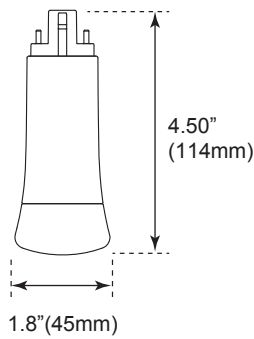

### 12W Horizontal

Weight: 0.2-lbs

### 18W Horizontal

Weight: 0.42-lbs

### 18W Vertical

Weight: 0.33-lbs