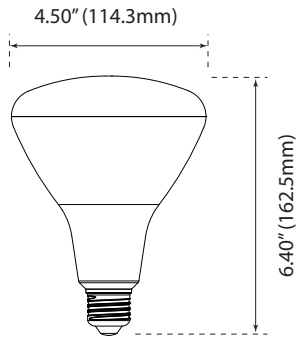

**Applications**

- ▶ Display Case Lighting
- ▶ Recessed Downlight
- ▶ Accent Lighting
- ▶ General Lighting
- ▶ Residential Lighting
- ▶ Restaurant Lighting

**Specifications**

- ▶ Input Line Voltage: 120
- ▶ CRI: 90
- ▶ Dimmable
- ▶ Powerfactor >0.9
- ▶ Beam Angle: Flood
- ▶ Operating temperature: -4°F ~ 104°F

\*New Updated as of Apr 2018

Product Dimensions

R20

Weight: 2.24-oz

BR30

Weight: 5.60-oz

BR40

Weight: 9.12-oz