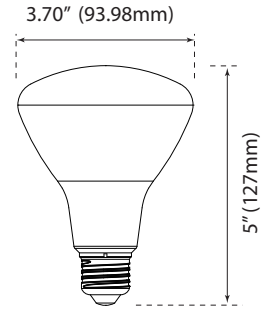

**Applications**

- ▶ Display Case Lighting
- ▶ Recessed Downlight
- ▶ Accent Lighting
- ▶ General Lighting
- ▶ Residential Lighting
- ▶ Restaurant Lighting

**Specifications**

- ▶ Input Line Voltage: 120
- ▶ CRI: 90
- ▶ Dimmable
- ▶ Powerfactor >0.9
- ▶ Beam Angle: Flood
- ▶ Operating temperature: -4°F ~ 104°F

\*New Updated as of Apr 2018

Product Dimensions

R20

Weight: 2.24-oz

BR30

Weight: 5.60-oz

BR40

Weight: 9.12-oz