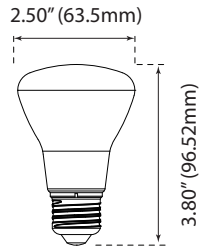

**Applications**

- ▶ Display Case Lighting
- ▶ Recessed Downlight
- ▶ Accent Lighting
- ▶ General Lighting
- ▶ Residential Lighting
- ▶ Restaurant Lighting

**Specifications**

- ▶ Input Line Voltage: 120
- ▶ CRI: 90
- ▶ Dimmable
- ▶ Powerfactor >0.9
- ▶ Beam Angle: Flood
- ▶ Operating temperature: -4°F ~ 104°F

Ordering Information

	Code	Description	CCT	Watt	Lumen	Equiv Wattage	Base	CRI	Shape	Dim	Rated Hrs		
R20	5834	LED8R20/50L/927	2700K	8	525	50	E26	>90	R20	Yes	25,000	•	•
	5982	LED8R20/52L/950	5000K	8	525	50	E26	>90	R20	Yes	25,000	•	•
BR30	5835	LED9BR30/65L/927	2700K	9	650	65	E2	>90	BR30	Yes	25,000	•	•
	* 5904	LED9BR30/81L/927	2700K	9	810	65	E26	>90	BR30	Yes	25,000	•	•
	5983	LED9BR30/71L/950	5000K	9	710	65	E26	>90	BR30	Yes	25,000	•	•
	5842	LED12BR30/90L/927	2700K	12	900	75	E26	>90	BR30	Yes	25,000	•	•
	5978	LED12BR30/90L/940	4000K	12	950	75	E26	>90	BR30	Yes	25,000	•	•
	5984	LED12BR30/95L/950	5000K	12	950	75	E26	>90	BR30	Yes	25,000	•	•
BR40	* 5905	LED11BR40/100L/927	2700K	11	1,000	90	E26	>90	BR40	Yes	25,000	•	•
	5836	LED15BR40/120L/927	2700K	15	1,200	90	E26	>90	BR40	Yes	25,000	•	•
	5985	LED15BR40/130L/950	5000K	15	1,300	90	E26	>90	BR40	Yes	25,000	•	•

\*New Updated as of Apr 2018

Product Dimensions

R20

Weight: 2.24-oz

BR30

Weight: 5.60-oz

BR40

Weight: 9.12-oz