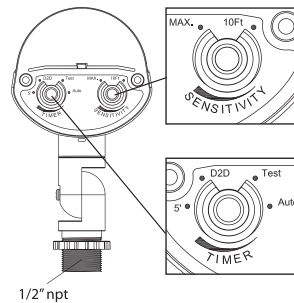

Optional Accessories

- Motion / Daylight Sensor
  For Security Flood Light
  P10118 SEN-ES-180NX3-2VR/BK