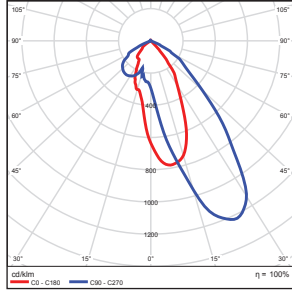

Photometric Data

BFD- Double Head Round

Zonal Lumen Summary

Zone	Lumens	% Luminaire
0-30	540.68	39.80
0-40	834.24	61.40
0-60	1247.96	91.80
60-80	104.99	7.70
70-80	23.00	1.70
90-120	0.22	0.00
90-180	5.42	0.40
0-180	1359.13	100.00

Total Luminaire Efficiency = 100.00%

Illuminance at a Distance

	Center Beam fc		Beam Width	
	Center Beam fc	Beam Width	Beam Width	Beam Width
17.0ft	2.17 fc	6.8 ft	10.3 ft	
34.0ft	0.54 fc	13.6 ft	20.5 ft	
51.0ft	0.24 fc	20.5 ft	30.8 ft	
68.0ft	0.14 fc	27.3 ft	41.1 ft	
85.0ft	0.09 fc	34.1 ft	51.3 ft	
102.0ft	0.06 fc	40.9 ft	61.6 ft	

■ Vert. Spread: 22.7°
■ Horiz. Spread: 33.6°