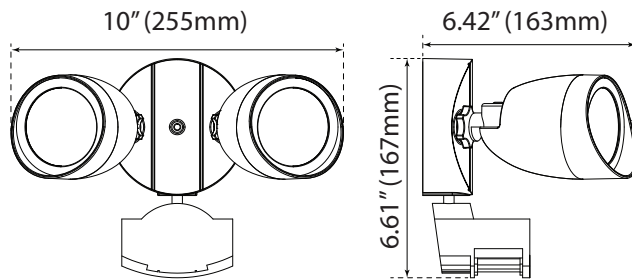

Photometric Data

BFD- Double Head Round

Zonal Lumen Summary

Zone	Lumens	% Luminaire
0-30	540.68	39.80
0-40	834.24	61.40
0-60	1247.96	91.80
60-80	104.99	7.70
70-80	23.00	1.70
90-120	0.22	0.00
90-180	5.42	0.40
0-180	1359.13	100.00

Total Luminaire Efficiency = 100.00%

Illuminance at a Distance

	Center Beam fc		Beam Width	
	Center Beam fc	Beam Width	Beam Width	Beam Width
17.0ft	2.17 fc	6.8 ft	10.3 ft	
34.0ft	0.54 fc	13.6 ft	20.5 ft	
51.0ft	0.24 fc	20.5 ft	30.8 ft	
68.0ft	0.14 fc	27.3 ft	41.1 ft	
85.0ft	0.09 fc	34.1 ft	51.3 ft	
102.0ft	0.06 fc	40.9 ft	61.6 ft	

■ Vert. Spread: 22.7°
■ Horiz. Spread: 33.6°

Product Dimensions

FXBFD

Weight: 2.43-lbs

Package