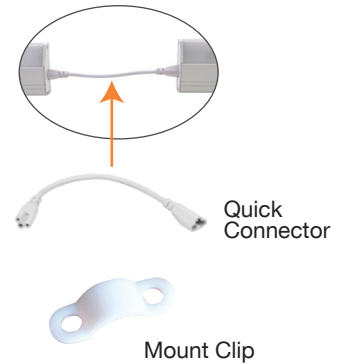

Specifications

- ▶ Universal Voltage: 120V
- ▶ Dimmable with wall switch
- ▶ Operating temperature: -4°F ~ 122°F
- ▶ Available in 9" or 18" in length
- ▶ CRI: 90

Applications

- ▶ Under Cabinets
- ▶ Kitchen Lighting
- ▶ Office Lighting
- ▶ Utility and Display Lighting

Optional Accessory

- ▶ 10" Quick Connector w/ Mount Clip

Included with Fixture

- ▶ 3 foot Power Cord and Connector

Connector

Ordering Information

Code	Description	CCT	Watt	Lumen	Equiv Wattage	Size	CRI	Dimmable	Rated Hrs		
7591	LED-FXUC4/9FR/930	3000K	4	260	25	9-inch	90	Yes	50,000	•	•
7592	LED-FXUC4/9FR/940	4000K	4	260	25	9-inch	90	Yes	50,000	•	•
7600	LED-FXUC7/18FR/930	3000K	7	420	50	18-inch	90	Yes	50,000	•	•
7601	LED-FXUC7/18FR/940	4000K	7	420	50	18-inch	90	Yes	50,000	•	•