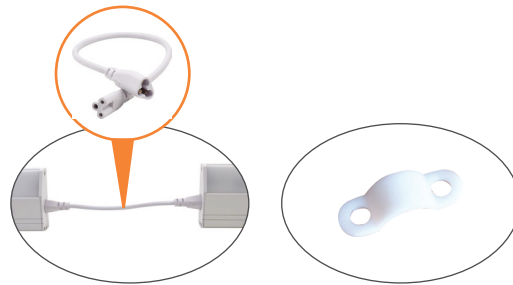

Specifications

- ▶ Universal Voltage: 120V
- ▶ Dimmable with wall switch
- ▶ Operating temperature: -4°F ~ 122°F
- ▶ Available in 9" or 18" in length
- ▶ CRI: 90

Applications

- ▶ Under Cabinets
- ▶ Kitchen Lighting
- ▶ Office Lighting
- ▶ Utility and Display Lighting

Optional Accessory

- ▶ 10" Quick Connector w/ Mount Clip

Included with Fixture

- ▶ 3 foot Power Cord and Connector

Connector

Ordering Information

Code	Description	CCT	Watt	Lumen	Equiv Wattage	Size	CRI	Dimmable	Rated Hrs		
7591	LED-FXUC4/9FR/930	3000K	4	260	25	9-inch	90	Yes	50,000	•	•
7592	LED-FXUC4/9FR/940	4000K	4	260	25	9-inch	90	Yes	50,000	•	•
7600	LED-FXUC7/18FR/930	3000K	7	420	50	18-inch	90	Yes	50,000	•	•
7601	LED-FXUC7/18FR/940	4000K	7	420	50	18-inch	90	Yes	50,000	•	•

Accessories (available for purchase)

Connector + Mount Clip

P10151 PWCQ-FXUC-10IN
10" Quick Connector
w/ Mount Clip

Photometric Data

4 Watt

Zonal Lumen Summary

Zone	Lumens	% Luminaire
0-30	66.97	24.00
0-40	109.61	39.30
0-60	194.39	69.70
60-80	54.66	19.60
70-80	22.46	8.10
90-120	11.65	4.20
90-180	15.86	5.70
0-180	278.79	100.00

Total Luminaire Efficiency = 100.00%

Product Dimension

9-inch

Weight: 0.42-lbs

18-inch

Weight: 0.84-lbs

Package