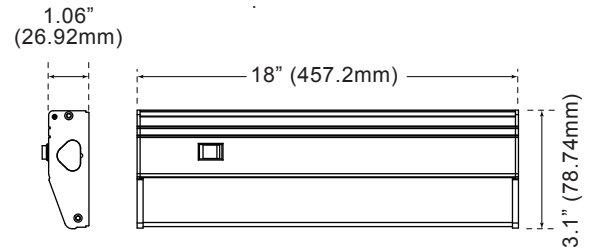

Optional Accessory

- ▶ 10" Quick Connector w/ Mount Clip

Included with Fixture

- ▶ 3 foot Power Cord and Connector

Connector

Ordering Information

Code	Description	CCT	Watt	Lumen	Equiv Wattage	Size	CRI	Dimmable	Rated Hrs		
7591	LED-FXUC4/9FR/930	3000K	4	260	25	9-inch	90	Yes	50,000	•	•
7592	LED-FXUC4/9FR/940	4000K	4	260	25	9-inch	90	Yes	50,000	•	•
7600	LED-FXUC7/18FR/930	3000K	7	420	50	18-inch	90	Yes	50,000	•	•
7601	LED-FXUC7/18FR/940	4000K	7	420	50	18-inch	90	Yes	50,000	•	•

Accessories (available for purchase)

Connector + Mount Clip

P10151 PWCQ-FXUC-10IN
10" Quick Connector
w/ Mount Clip

Photometric Data

4 Watt

Zonal Lumen Summary

Zone	Lumens	% Luminaire
0-30	66.97	24.00
0-40	109.61	39.30
0-60	194.39	69.70
60-80	54.66	19.60
70-80	22.46	8.10
90-120	11.65	4.20
90-180	15.86	5.70
0-180	278.79	100.00

Total Luminaire Efficiency = 100.00%

Product Dimension

9-inch

Weight: 0.42-lbs

18-inch

Weight: 0.84-lbs

Package