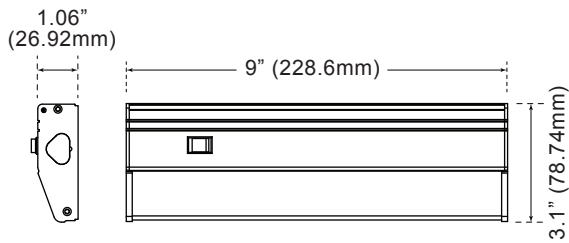

Optional Accessory

- ▶ 10" Quick Connector w/ Mount Clip

Included with Fixture

- ▶ 3 foot Power Cord and Connector

Connector

Ordering Information

Code	Description	CCT	Watt	Lumen	Equiv Wattage	Size	CRI	Dimmable	Rated Hrs		
7591	LED-FXUC4/9FR/930	3000K	4	260	25	9-inch	90	Yes	50,000	•	•
7592	LED-FXUC4/9FR/940	4000K	4	260	25	9-inch	90	Yes	50,000	•	•
7600	LED-FXUC7/18FR/930	3000K	7	420	50	18-inch	90	Yes	50,000	•	•
7601	LED-FXUC7/18FR/940	4000K	7	420	50	18-inch	90	Yes	50,000	•	•

Accessories (available for purchase)

Connector + Mount Clip

P10151 PWCQ-FXUC-10IN
10" Quick Connector
w/ Mount Clip

Photometric Data

4 Watt

Zonal Lumen Summary

Zone	Lumens	% Luminaire
0-30	66.97	24.00
0-40	109.61	39.30
0-60	194.39	69.70
60-80	54.66	19.60
70-80	22.46	8.10
90-120	11.65	4.20
90-180	15.86	5.70
0-180	278.79	100.00

Total Luminaire Efficiency = 100.00%

Product Dimension

9-inch

Weight: 0.42-lbs

18-inch

Weight: 0.84-lbs

Package