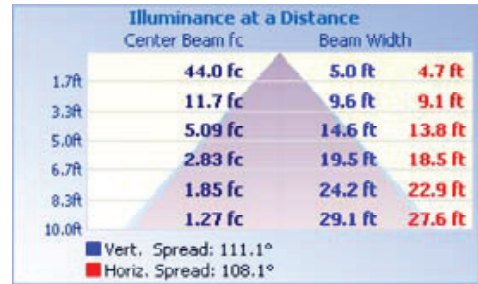

Accessories (available for purchase)

Connector + Mount Clip

P10151 PWCQ-FXUC-10IN
10" Quick Connector
w/ Mount Clip

Photometric Data

4 Watt

Zonal Lumen Summary

Zone	Lumens	% Luminaire
0-30	66.97	24.00
0-40	109.61	39.30
0-60	194.39	69.70
60-80	54.66	19.60
70-80	22.46	8.10
90-120	11.65	4.20
90-180	15.86	5.70
0-180	278.79	100.00

Total Luminaire Efficiency = 100.00%

7 Watt

Zonal Lumen Summary

Zone	Lumens	% Luminaire
0-30	98.70	23.60
0-40	161.81	38.70
0-60	288.18	68.90
60-80	82.58	19.80
70-80	34.03	8.10
90-120	18.99	4.50
90-180	26.11	6.20
0-180	418.07	100.00

Total Luminaire Efficiency = 100.00%

Product Dimension

9-inch

Weight: 0.42-lbs

18-inch

Weight: 0.84-lbs

Package