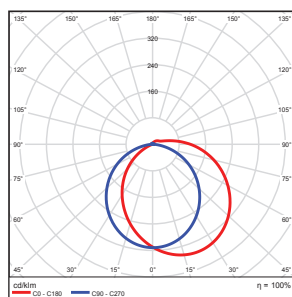

Accessories (available for purchase)

Connector + Mount Clip

P10151 PWCQ-FXUC-10IN
10" Quick Connector
w/ Mount Clip

Photometric Data

4 Watt

Zonal Lumen Summary

Zone	Lumens	% Luminaire
0-30	66.97	24.00
0-40	109.61	39.30
0-60	194.39	69.70
60-80	54.66	19.60
70-80	22.46	8.10
90-120	11.65	4.20
90-180	15.86	5.70
0-180	278.79	100.00

Total Luminaire Efficiency = 100.00%

7 Watt

Zonal Lumen Summary

Zone	Lumens	% Luminaire
0-30	98.70	23.60
0-40	161.81	38.70
0-60	288.18	68.90
60-80	82.58	19.80
70-80	34.03	8.10
90-120	18.99	4.50
90-180	26.11	6.20
0-180	418.07	100.00

Total Luminaire Efficiency = 100.00%

Product Dimension

9-inch

Weight: 0.42-lbs

18-inch

Weight: 0.84-lbs

Package