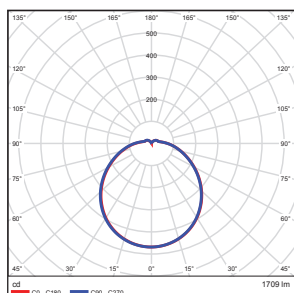

Photometric Data

12FMM - 18W

Zonal Lumen Summary

Zone	Lumens	% Luminaire
0-30	290.01	20.90
0-40	476.48	34.40
0-60	857.46	61.90
60-80	281.47	20.30
70-80	123.90	8.90
90-120	119.33	8.60
90-180	156.89	11.30
0-180	1385.42	100.00

Total Luminaire Efficiency = 100.00%

14FMM - 22W

Zonal Lumen Summary

Zone	Lumens	% Luminaire
0-30	366.03	21.40
0-40	602.30	35.20
0-60	1084.07	63.40
60-80	344.73	20.20
70-80	149.21	8.70
90-120	129.59	7.60
90-180	176.44	10.30
0-180	1708.68	100.00

Total Luminaire Efficiency = 100.00%

16FMM - 26W

Zonal Lumen Summary

Zone	Lumens	% Luminaire
0-30	423.48	21.50
0-40	697.29	35.40
0-60	1257.86	63.90
60-80	399.99	20.30
70-80	172.38	8.80
90-120	141.22	7.20
90-180	192.21	9.80
0-180	1967.63	100.00

Total Luminaire Efficiency = 100.00%