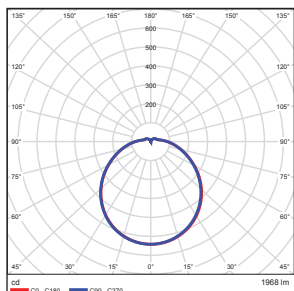

Zone	Lumens	% Luminaire
0-30	290.01	20.90
0-40	476.48	34.40
0-60	857.46	61.90
60-80	281.47	20.30
70-80	123.90	8.90
90-120	119.33	8.60
90-180	156.89	11.30
0-180	1385.42	100.00

Total Luminaire Efficiency = 100.00%

14FMM - 22W

Zonal Lumen Summary

Zone	Lumens	% Luminaire
0-30	366.03	21.40
0-40	602.30	35.20
0-60	1084.07	63.40
60-80	344.73	20.20
70-80	149.21	8.70
90-120	129.59	7.60
90-180	176.44	10.30
0-180	1708.68	100.00

Total Luminaire Efficiency = 100.00%

16FMM - 26W

Zonal Lumen Summary

Zone	Lumens	% Luminaire
0-30	423.48	21.50
0-40	697.29	35.40
0-60	1257.86	63.90
60-80	399.99	20.30
70-80	172.38	8.80
90-120	141.22	7.20
90-180	192.21	9.80
0-180	1967.63	100.00

Total Luminaire Efficiency = 100.00%

Product Dimensions

<p>12-inch Weight: 1.96-lbs</p> 	<p>12-inch MV Weight: 1.96-lbs</p> 
<p>14-inch Weight: 2.49-lbs</p> 	<p>14-inch MV Weight: 2.49-lbs</p> 
<p>16-inch Weight: 3.01-lbs</p> 	<p>16-inch MV Weight: 3.01-lbs</p> 