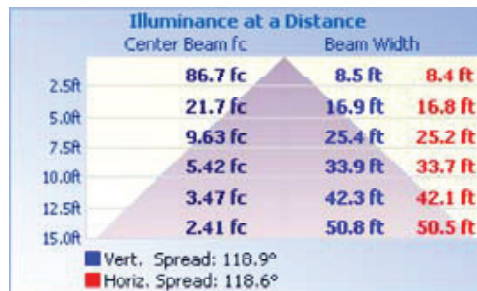

Total Luminaire Efficiency = 100.00%

16FMM - 26W

Zonal Lumen Summary

Zone	Lumens	% Luminaire
0-30	423.48	21.50
0-40	697.29	35.40
0-60	1257.86	63.90
60-80	399.99	20.30
70-80	172.38	8.80
90-120	141.22	7.20
90-180	192.21	9.80
0-180	1967.63	100.00

Total Luminaire Efficiency = 100.00%

Product Dimensions

<p>12-inch Weight: 1.96-lbs</p> 	<p>12-inch MV Weight: 1.96-lbs</p> 
<p>14-inch Weight: 2.49-lbs</p> 	<p>14-inch MV Weight: 2.49-lbs</p> 
<p>16-inch Weight: 3.01-lbs</p> 	<p>16-inch MV Weight: 3.01-lbs</p> 