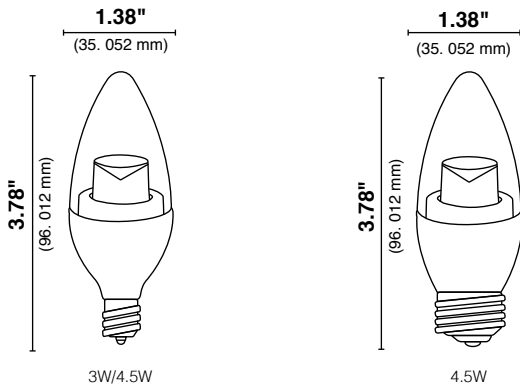

ProLED[®]

B11 Chandelier Series

Product #: _____ Type: _____

Project: _____ Date: _____

Comments: _____ Initials: _____

Specifications

- 2700K and 3000K color temperature for warm white illumination
- UL Listed for damp locations
- Dimmable to 5% for design flexibility
- Available with Candelabra E12 (all wattages) or Medium E26 (4.5W only) bases
- Available in cream, bronze, and chrome base finishes (3W Only)