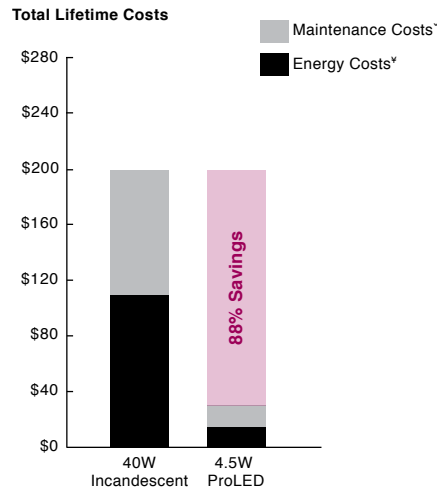

ProLED[®]

B11 Chandelier Series

Product #: _____ Type: _____

Project: _____ Date: _____

Comments: _____ Initials: _____

Specifications

- 2700K and 3000K color temperature for warm white illumination
- UL Listed for damp locations
- Dimmable to 5% for design flexibility
- Available with Candelabra E12 (all wattages) or Medium E26 (4.5W only) bases
- Available in cream, bronze, and chrome base finishes (3W Only)

Savings Comparison

* Maintenance costs based on 15 minutes at \$40 per/hr
 † Energy costs based on \$0.11 kWh

Ordering Information

Watt	Base	Product #	Product Code	Description	Volts	Color Temp.	CRI	Lumens	Useful Life*	Pkg. Qty.	MOL	Equivalent Wattage
3	Cand.	80094	B11CL3/827/LED	Chandelier, Cream Finish Dimmable ♦	120	2700K	82	180	25,000	1/10	3.78"	25
3	Cand.	80789	B11CL3/827/BR/LED	Chandelier, Brass Finish Dimmable ♦	120	2700K	82	180	25,000	1/10	3.78"	25
3	Cand.	80790	B11CL3/827/CHR/LED	Chandelier, Chrome Finish Dimmable ♦	120	2700K	82	180	25,000	1/10	3.78"	25
⊕ 3	Cand.	80185	B11CL3/830/LED	Chandelier, Cream Finish Dimmable ♦	120	3000K	82	180	25,000	1/10	3.78"	25
4.5	Cand.	80820	B11CL5/827/LED	Chandelier, Cream Finish Dimmable ♦	120	2700K	82	300	25,000	1/10	3.78"	40
4.5	Medium	80168	B11CL5/827/E26/LED	Chandelier, Cream Finish Dimmable ♦	120	2700K	82	300	25,000	1/10	3.78"	40
⊕ 4.5	Medium	80183	B11CL5/830/E26/LED	Chandelier, Cream Finish Dimmable ♦	120	3000K	82	300	25,000	1/10	3.78"	40
⊕ 4.5	Cand.	80184	B11CL5/830/LED	Chandelier, Cream Finish Dimmable ♦	120	3000K	82	300	25,000	1/10	3.78"	40

♦ NEW ITEM

* Useful Life is defined as the point in time at which the lamp will maintain at least 70% of its initial lumens. The lamp will continue to burn past this point, but at decreased light levels.