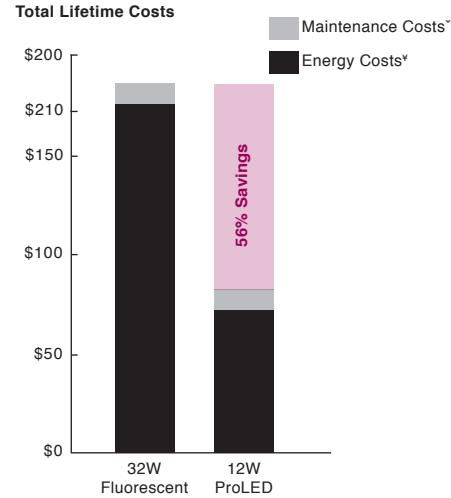

Savings Comparison

[†] Maintenance costs based on 15 minutes at $40 per/hr
[‡] Energy costs based on $0.11 kWh

Ordering Information

Lamp Wattage	System Wattage[§]	Base	Product #	Product Code	Color Temp.	CRI	Lumens	Useful Life*	Dimmable	Beam Spread	Pkg. Qty.	MOL	THD	DLC® Code	DLC® Qualified	Equivalent Wattage	
8	10	G13	84068	T824FR8/835/DIR2/LED	3500K	82	1250	50,000	No	270°	25	24"	<20%	PX7JB5ZH	Yes	17	
8	10	G13	84069	T824FR8/840/DIR2/LED	4000K	82	1250	50,000	No	270°	25	24"	<20%	P5J2JPHJ	Yes	17	
8	10	G13	84070	T824FR8/850/DIR2/LED	5000K	82	1250	50,000	No	270°	25	24"	<20%	P4Z7M453	Yes	17	
10	13	G13	83171	T836FR10/835/DIR/LED	3500K	82	1400	50,000	No	270°	25	36"	<20%	PL3W1BACWT58	Yes	25	
10	13	G13	83172	T836FR10/840/DIR/LED	4000K	82	1400	50,000	No	270°	25	36"	<20%	PL9BMANKBV12	Yes	25	
10	13	G13	83173	T836FR10/850/DIR/LED	5000K	82	1400	50,000	No	270°	25	36"	<20%	PLRWW1KTWG1E	Yes	25	
⊗	12	15	G13	83880	T8FR12/835/DIR4/LED	3500K	82	1800	50,000	Yes	270°	25	48"	<20%	PLPR40VDQWEI	Yes	32
⊗	12	15	G13	83881	T8FR12/840/DIR4/LED	4000K	82	1850	50,000	Yes	270°	25	48"	<20%	PL6VY9G73MQL	Yes	32
⊗	12	15	G13	83882	T8FR12/850/DIR4/LED	5000K	82	1850	50,000	Yes	270°	25	48"	<20%	PL13J2GK2NIP	Yes	32

⊗ NEW ITEM

* Useful Life is defined as the point in time at which the lamp will maintain at least 70% of its initial lumens. The lamp will continue to burn past this point, but at decreased light levels.

Warranty – Commercial / Industrial: This product is warranted for 5 years from the date of purchase.

Must be operated with an ambient fixture temperature between -4°F(-20°C) and 122°F(50°C).

[§] Energy savings based on $0.11 kWh over a 50,000 hour life.

** Check the latest update at www.DesignLights.org for listed product catalog numbers. Not all versions are listed.