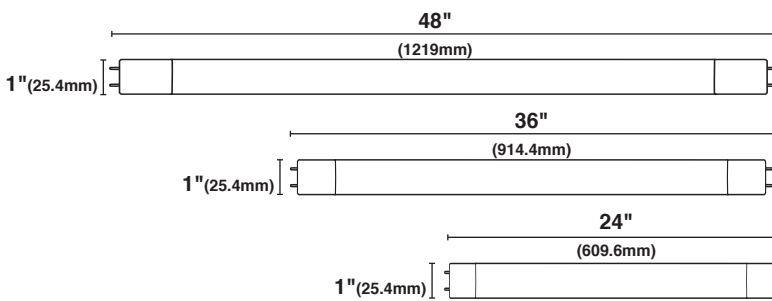

ProLED®

Linear T8 Direct Series

Product #: _____ Type: _____
Project: _____ Date: _____
Comments: _____ Initials: _____

Specifications

- Operates on instant start, programmed start ballasts and emergency ballasts
- 50,000 hour life resulting in lower maintenance costs over time
- Uses 48% less energy and lasts up to 73% longer resulting in lower costs for the end user¹
- Suitable for use in totally enclosed luminaires
- Conforms to requirements of NSF/ANSI standard 2-food equipment
- UL listed for damp locations
- Dimmable (48" only)