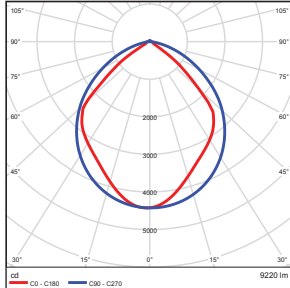

Photometric Data

75 Watt