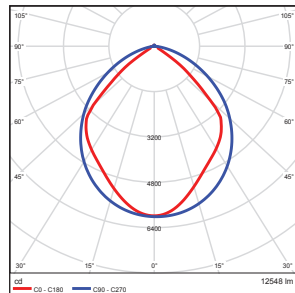

Ordering Information

Code	Description	CCT	Watt	Lumen	Equiv Wattage	Beam Angle	Dim	Rated Hrs	Size	IP66	DLC
7715	LED-FXHBL75/22FR/850/IP66	5000K	75	9,750	250	110°	0-10V	50,000	16"X22"	•	•
7717	LED-FXHBL100/22FR/850/IP66	5000K	100	13,000	400	110°	0-10V	50,000	16"X22"	•	•
7719	LED-FXHBL162/22FR/850/IP66	5000K	162	21,060	400-575	110°	0-10V	50,000	16"X22"	•	•

Photometric Data

75 Watt

Zonal Lumen Summary

Zone	Lumens	% Luminaire
0-30	3181.47	34.50
0-40	5098.84	55.30
0-60	8274.08	89.70
60-80	782.48	8.50
70-80	199.93	2.20
90-120	39.00	0.40
90-180	108.51	1.20
0-180	9220.13	100.00

Total Luminaire Efficiency = 100.00%

100 Watt

Zonal Lumen Summary

Zone	Lumens	% Luminaire
0-30	4324.41	34.50
0-40	6931.51	55.20
0-60	11258.52	89.70
60-80	1064.57	8.50
70-80	256.11	2.00
90-120	52.85	0.40
90-180	147.63	1.20
0-180	12548.38	100.00