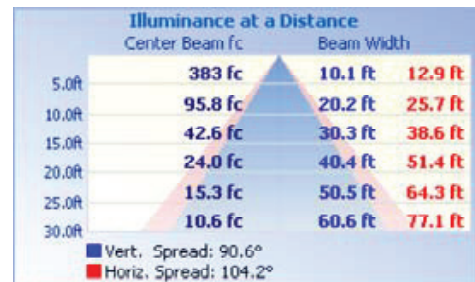

Total Luminaire Efficiency = 100.00%

100 Watt

Zonal Lumen Summary

Zone	Lumens	% Luminaire
0-30	4324.41	34.50
0-40	6931.51	55.20
0-60	11258.52	89.70
60-80	1064.57	8.50
70-80	256.11	2.00
90-120	52.85	0.40
90-180	147.63	1.20
0-180	12548.38	100.00

Total Luminaire Efficiency = 100.00%

162 Watt

Zonal Lumen Summary

Zone	Lumens	% Luminaire
0-30	6889.24	34.30
0-40	11052.83	55.00
0-60	17979.88	89.50
60-80	1739.22	8.70
70-80	450.01	2.20
80-90	125.69	0.60
90-120	85.16	0.40
90-180	236.61	1.20
0-180	20081.4	100.00

Total Luminaire Efficiency = 100.00%

Product Dimensions

Weight

- 75W: 10.5-lbs
- 100W: 10.5-lbs
- 162W: 10.95-lbs

Package