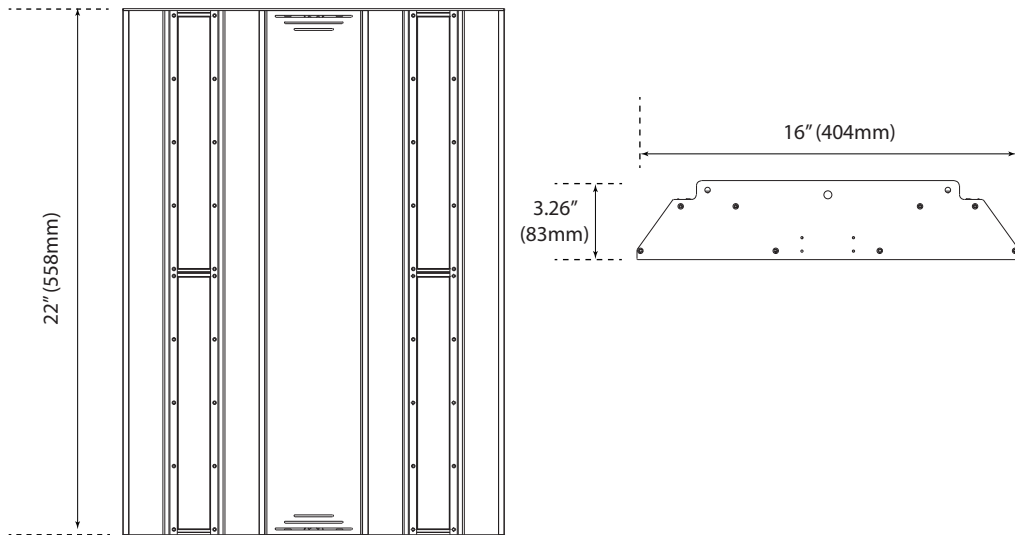

Total Luminaire Efficiency = 100.00%

162 Watt

Zonal Lumen Summary

Zone	Lumens	% Luminaire
0-30	6889.24	34.30
0-40	11052.83	55.00
0-60	17979.88	89.50
60-80	1739.22	8.70
70-80	450.01	2.20
80-90	125.69	0.60
90-120	85.16	0.40
90-180	236.61	1.20
0-180	20081.4	100.00

Total Luminaire Efficiency = 100.00%

Product Dimensions

Weight

- 75W: 10.5-lbs
- 100W: 10.5-lbs
- 162W: 10.95-lbs

Package