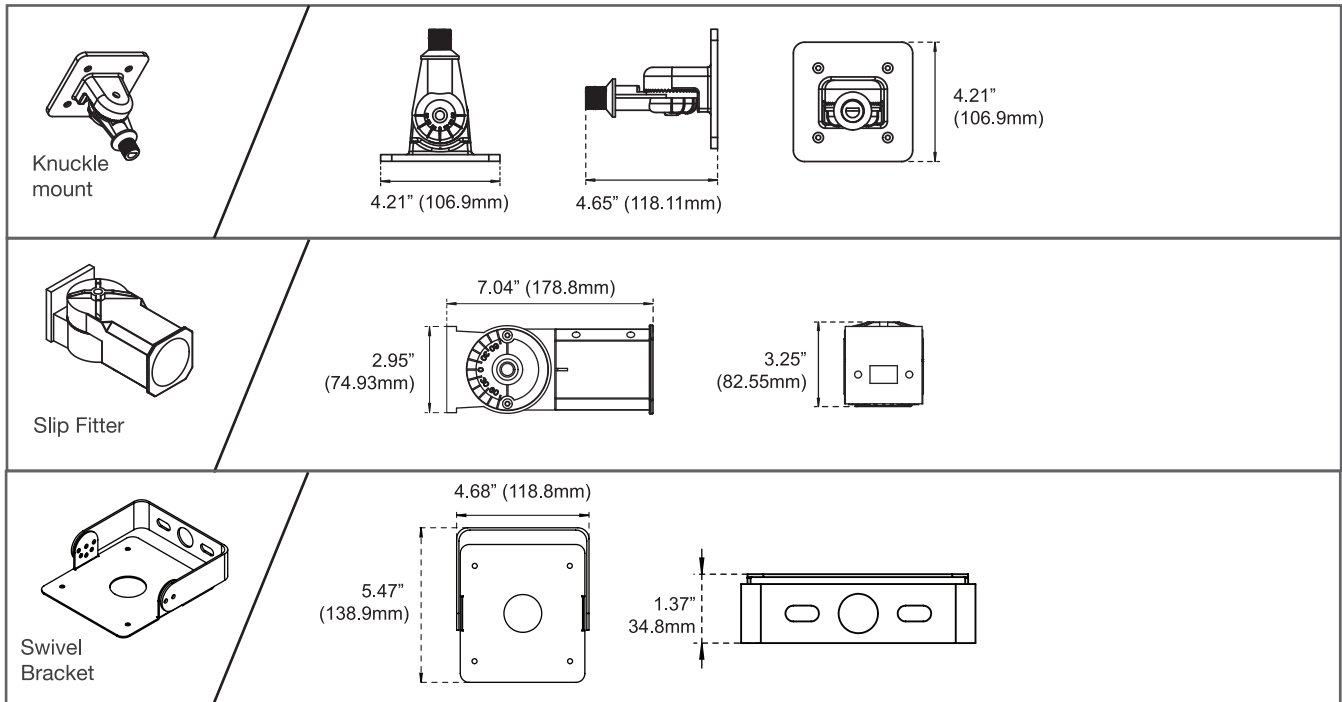

Total Luminaire Efficiency = 100.00%

Product Dimensions

* Applies to ADA (Americans with Disabilities Act) Standard

SWP

Weight: 5.45-lbs

Mounting Accessories

Package