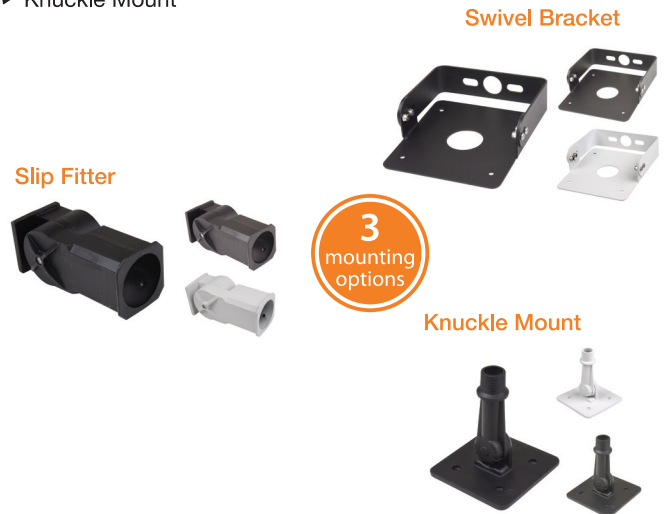

Specifications

- ▶ Input line voltage: 120-277
- ▶ CRI: 70
- ▶ Powerfactor >0.9
- ▶ Beam Angle: 110°
- ▶ Operating temperature: -4°F ~ 122°F

Applications

- ▶ Security Lighting
- ▶ Pathway Lighting
- ▶ Perimeter Lighting
- ▶ Entryway Lighting

Accessories (Available in Bronze, Black, and White)

- ▶ Slip Fitter
- ▶ Swivel Bracket
- ▶ Knuckle Mount

Color Choices

Ordering Information

*P= DLC Premium / S = Standard DLC

Code	Description	CCT	Watt	Lumen	Equip Wattage	Voltage	Size	Color	Rated Hrs	24	DLC	IP 65	ADA
7462	LED-FXSWP15/40K/BK	4000K	15	1,740	75	120-277	4" Depth	Black	50,000	•	S	•	•
7463	LED-FXSWP15/50K/BK	5000K	15	1,797	75	120-277	4" Depth	Black	50,000	•	S	•	•
7452	LED-FXSWP29/40K/BK	4000K	29	3,268	175	120-277	4" Depth	Black	50,000	•	S	•	•
7453	LED-FXSWP29/50K/BK	5000K	29	3,329	175	120-277	4" Depth	Black	50,000	•	S	•	•
7548	LED-FXSWP50/40K/BK	4000K	50	5,508	250	120-277	4" Depth	Black	50,000		S	•	•
7549	LED-FXSWP50/50K/BK	5000K	50	5,856	250	120-277	4" Depth	Black	50,000		S	•	•
7464	LED-FXSWP15/40K/WH	4000K	15	1,740	75	120-277	4" Depth	White	50,000	•	S	•	•
7465	LED-FXSWP15/50K/WH	5000K	15	1,797	75	120-277	4" Depth	White	50,000	•	S	•	•
7460	LED-FXSWP29/40K/WH	4000K	29	3,268	175	120-277	4" Depth	White	50,000	•	S	•	•
7461	LED-FXSWP29/50K/WH	5000K	29	3,329	175	120-277	4" Depth	White	50,000	•	S	•	•
7550	LED-FXSWP50/40K/WH	4000K	50	5,508	250	120-277	4" Depth	White	50,000		S	•	•
7551	LED-FXSWP50/50K/WH	5000K	50	5,856	250	120-277	4" Depth	White	50,000		S	•	•
7572	LED-FXSWP15/40K/DB	4000K	15	1,740	75	120-277	4" Depth	D.Bronze	50,000	•	S	•	•
7573	LED-FXSWP15/50K/DB	5000K	15	1,797	75	120-277	4" Depth	D.Bronze	50,000	•	S	•	•
7574	LED-FXSWP29/40K/DB	4000K	29	3,268	175	120-277	4" Depth	D.Bronze	50,000	•	S	•	•
7575	LED-FXSWP29/50K/DB	5000K	29	3,329	175	120-277	4" Depth	D.Bronze	50,000	•	S	•	•
7576	LED-FXSWP50/40K/DB	4000K	50	5,508	250	120-277	4" Depth	D.Bronze	50,000		S	•	•
7577	LED-FXSWP50/50K/DB	5000K	50	5,856	250	120-277	4" Depth	D.Bronze	50,000		S	•	•