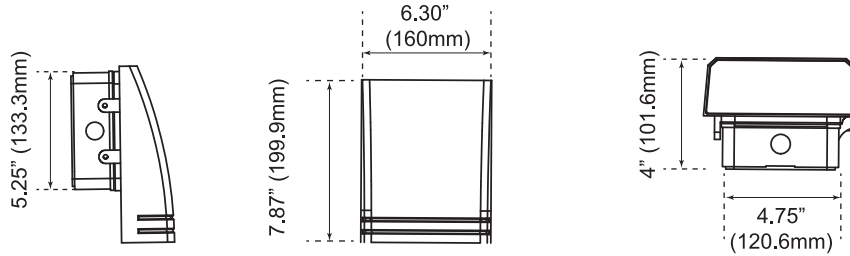

Total Luminaire Efficiency = 100.00%

Product Dimensions

* Applies to ADA (Americans with Disabilities Act) Standard

SWP

Weight: 5.45-lbs

Mounting Accessories

Package